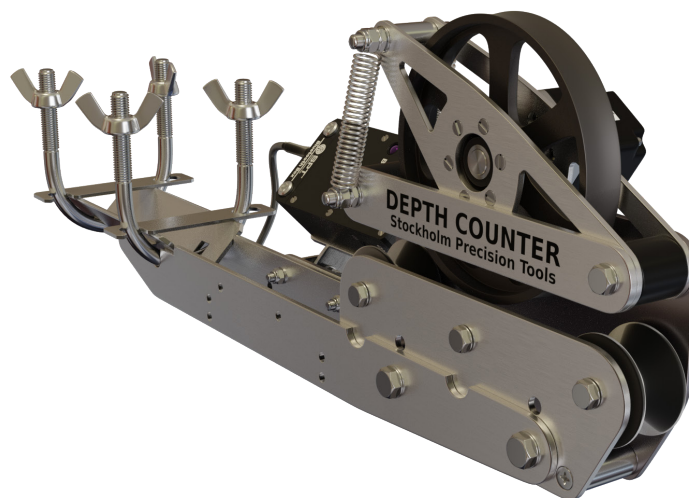

Stockholm
Precision Tools

Depth Counter™

Ensure survey accuracy with
precise depth control

Lightweight, compact
and easy to use
measuring device

Depth Counter™

Technical specifications

Equipment		Performance	
Ingress protection	IP66	Accuracy	1/1000
Battery type	Li-Ion	Temperature	-20°C to 60°C (-4°F to 140°F)
Battery life	12 hours	Bluetooth® range	20m
Input encoder data	Pushpull, open drain, open collector		
Communication	Bluetooth/USB 2.0		

Compact and lightweight device for measuring wireline depth

The SPT *Optical Depth Counter* device is designed to be mounted to the rod of a drilling unit. One of the benefits compared to other measuring devices is that it measures depth on wireline cables from 4mm to 10mm (0.15" to 0.39"). This device will work on both open and cased hole, using a tripod or clamping device.

Dual spring-loaded measuring platform

This device measures the amount of wireline moving to and from the borehole. The measuring wheel is coupled to an encoder that transmit electrical signals via a cable to the Bluetooth® box and/or logging computer.

Long range wireless connection

The SPT *Optical Depth Counter* integrates perfectly into any SPT suite of mobile applications. Utilizing our long distance Bluetooth® connection of up to 20m, work can be performed safely in any environment. Information is automatically transferred and incorporated into the SPT logging software.