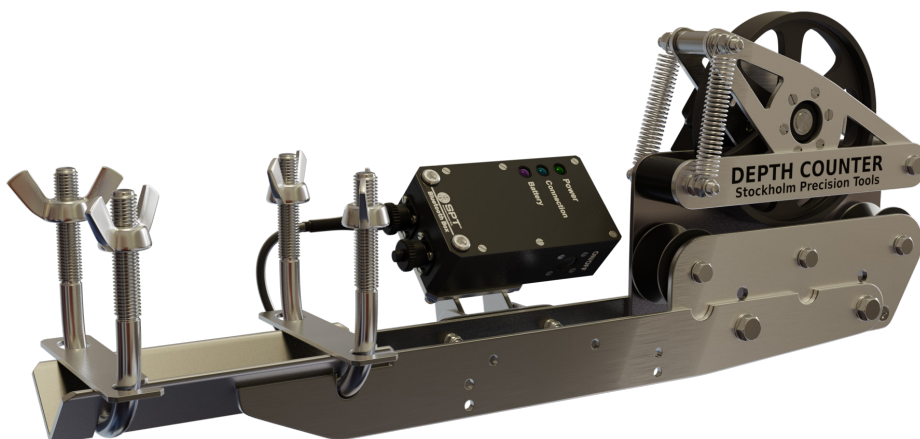

Stockholm
Precision Tools

Depth Counter™

Ensure survey accuracy with
precise depth control

Lightweight, compact
and easy to use
measuring device

Depth Counter™

Technical specifications

Equipment		Performance	
Ingress protection	IP66	Accuracy	1/1000
Battery type	Li-Ion	Temperature	-20°C to 60°C (-4°F to 140°F)
Battery life	12 hours	Bluetooth® range	20m
Input encoder data	Pushpull, open drain, open collector		
Communication	Bluetooth/USB 2.0		

Compact and lightweight device for measuring wireline depth

The SPT *Optical Depth Counter* device is designed to be mounted to the rod of a drilling unit. One of the benefits compared to other measuring devices is that it measures depth on wireline cables from 4mm to 10mm (0.15" to 0.39"). This device will work on both open and cased hole, using a tripod or clamping device.

Dual spring-loaded measuring platform

This device measures the amount of wireline moving to and from the borehole. The measuring wheel is coupled to an encoder that transmit electrical signals via a cable to the Bluetooth® box and/or logging computer.

Long range wireless connection

The SPT *Optical Depth Counter* integrates perfectly into any SPT suite of mobile applications. Utilizing our long distance Bluetooth® connection of up to 20m, work can be performed safely in any environment. Information is automatically transferred and incorporated into the SPT logging software.