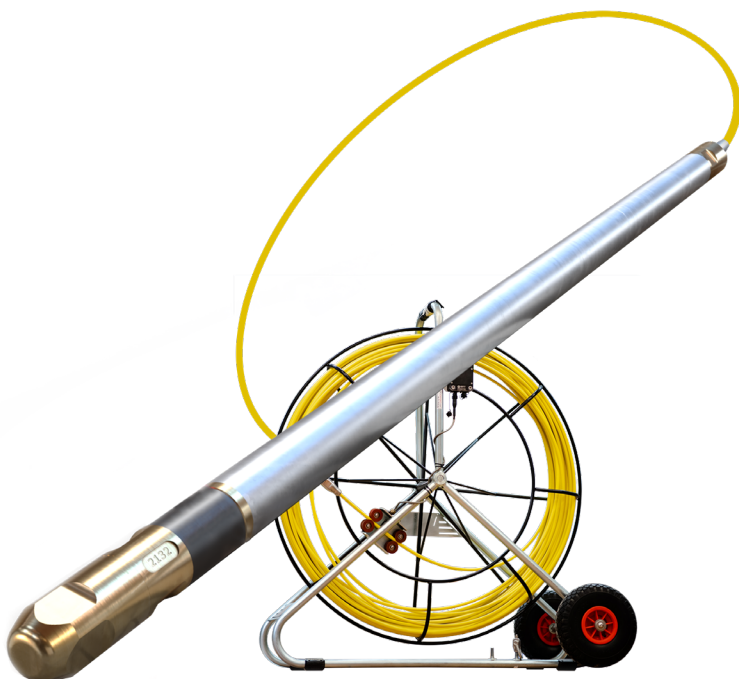

## Gyro PushRodder

All-in-one deployment system  
(rod + depth measurement)

Easy-to-use  
continuous fiberglass  
rod, compatible with  
GyroScout™ and  
GyroLogic™

## Technical specifications

Rodder	
Rod material	Glass fiber / Polypropylene shell
Rod diameter	Ø 11mm / 7/16"
Rod length	100m / 330ft
Weight	39kgs / 86lbs

Depth Counting System and Communication Module (BT Box)	
Power Source	Rechargeable lithium-ion battery
Communication	Bluetooth 4.0 Low Energy
Bluetooth range	20m
Depth accuracy	0.4%
IP Rating	IP66

### Effortless integration: Ideal for blasting and short holes.

SPT's Gyro PushRodder is an easy-to-use continuous fiberglass rod, that allows manual deployment of light tools such as GyroScout™ and GyroLogic™. It has an integral wireless depth counting system, that communicates seamlessly with SPT's survey software.

### Push and measure accurately in any position with GyroPush Rodder: Ideal for subsurface positive boreholes.

Maximize your efficiency with the reliable design and rechargeable wireless depth sensor of the Gyro PushRodder. With minimal moving parts, it is perfect for multiple surface and underground jobs on a single charge. Highly recommended for borehole surveying in sublevel caving and sublevel stopping operations.