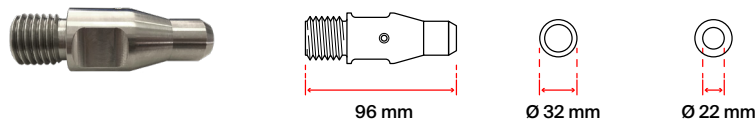

Conector (Gyro PushRodder)

Effortless integration: Ideal for blasting and short holes.

SPT's Gyro PushRodder is an easy-to-use continuous fiberglass rod, that allows manual deployment of light tools such as GyroScout™ and GyroLogic™. It has an integral wireless depth counting system, that communicates seamlessly with SPT's survey software.

Push and measure accurately in any position with GyroPush Rodder: Ideal for subsurface positive boreholes.

Maximize your efficiency with the reliable design and rechargeable wireless depth sensor of the Gyro PushRodder. With minimal moving parts, it is perfect for multiple surface and underground jobs on a single charge. Highly recommended for borehole surveying in sublevel caving and sublevel stopping operations.

EUROPE	AFRICA	NORTH AMERICA	SOUTH AMERICA	ASIA-PACIFIC	EURASIA
Sweden (HQ) +46 (8) 590 733 10 Spain +34 (952) 179 918 Ukraine +38 (067) 562 91 69	South Africa +34 (952) 179 918 Ghana +233 (55) 595 6594	Canada +1 (877) 594 4633 USA +1 (737) 204 2632 Mexico (North) +52 (662) 110 0219 +52 (662) 229 4755 Mexico (South) +52 (662) 430 7255	Argentina +54 (9) 26 1623 1542 Brazil +55 (31) 99625 4379 Chile (Santiago) +56 (225) 821 158 Colombia +57 (310) 839 5418	Ecuador +593 (99) 200 1060 Peru +51 (913) 175 205 Bolivia +591 (7) 72 12107	Perth Australia +61 (0) 861 156 379 Indonesia +62 (811) 118 1608 inquiry@alternate.id
					Armenia +374 (77) 815 683