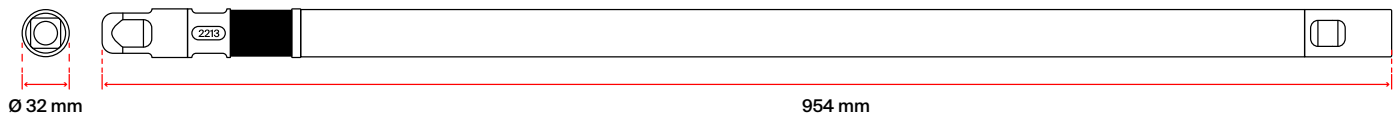

Gyro PushRodder

Technical specifications

Rodder	
Rod material	Glass fiber / Polypropylene shell
Rod diameter	Ø 11mm / 7/16"
Rod length	100m / 330ft
Weight	39kgs / 86lbs

Depth Counting System and Communication Module (BT Box)	
Power Source	Rechargeable lithium-ion battery
Communication	Bluetooth 4.0 Low Energy
Bluetooth range	20m
Depth accuracy	0.4%
IP Rating	IP66

Operating specification and limits		
Temperature range	-20°C to +60°C	-4°F to +140°F
Minimum bend radius	770mm	
Max working load	580kg	
Inclination range	All inclinations	

Battery specification		
Chemistry	Lithium Ion rechargeable	
Lifetime	10hrs	@400 cycles
Temperature discharge	-20°C to +60°C	-4°F to +140°F
Temperature charge	0°C to +45°C	14°F - +140°F
Nominal voltage	3.6V	
Capacity	18.7Wh	

GyroScout™