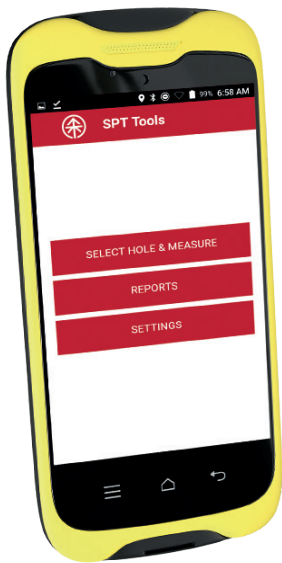

Stockholm
Precision Tools

Gyro RigAligner™

Align your drill rig in
under 5 minutes

Eliminate redrilling,
save costs and
reduce downtime

Gyro RigAligner™

Technical specifications

Performance		Dimensions	
Align drill rig	<5 minutes	Size	230mm x 162mm x 67mm (9." x 6.4" x 2.6")
Inclination accuracy	± 0.05°	Weight	4.4kg (9.7lbs)
Azimuth accuracy	± 0.5°	Clamp sizing	B to P compatible
Operation		Software	
Survey inclinations	Vertical, inclined, horizontal	Export format	PDF, Excel, CSV, ASCII
Continuous data output	Applicable	Bluetooth	High-speed connectivity
Surface	Applicable	Real time readings	Available
Underground	Applicable	Handheld interface	Wireless, IP67, easy to use
Heavy duty use	IP66	Battery	
		Battery life	10 hours
		Rechargeable	Yes

Align your drill rig in under 5 minutes

The *Gyro RigAligner™* is a technological improvement on traditional rig alignment methods. Its north seeking technology paired with automated software makes it driller operated, replacing third party surveying services. Reduce costs and save time using our advanced rig alignment technology.

Lightweight device, built for heavy-duty use

Weighing only 4.4 kg (9.7lbs), this device was designed to be convenient and portable in heavy-duty conditions. Our solid-state advancements deliver real-time results using our wireless handheld device.

Eliminate redrilling and reduce downtime

Using our *Navibore™* technology, the *Gyro RigAligner™* provides the most accurate and reliable data in the drill rig alignment industry. Eliminates inaccurate data to maintain superior quality control and reduces downtime to complete your project as efficiently as possible.